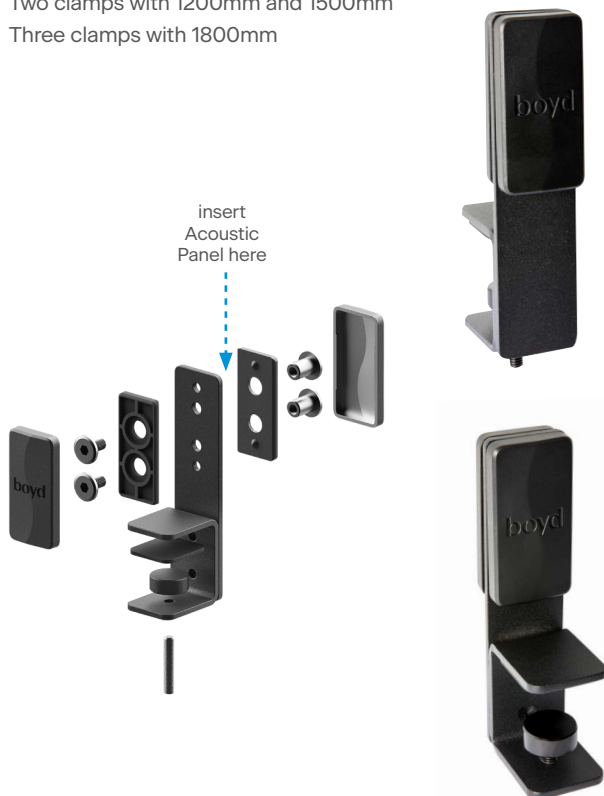

Desk Screen

Boyd Desk Screen Clamp

*standard clamp

DSCLAMPBOYD45-B Black
DSCLAMPBOYD45-W White

- Suitable for desk depth of 45mm or less
- Suitable for 12mm or 24mm Desk Screen
- Easily removable from desk
- Included with the purchase of Desk Screen
- Two clamps with 1200mm and 1500mm
- Three clamps with 1800mm

Clamp

*alternative clamp

DSCCLAMP-B Black
DSCCLAMP-W White

- Suitable for desk depth of 26mm or less
- Suitable for 12mm Desk Screen
- Easily removable from desk
- Included with the purchase of Desk Screen
- Two clamps with 1200mm and 1500mm
- Three clamps with 1800mm

DSMCLAMP-B Black
DSMCLAMP-W White

- Fixed to the top of the desk
- Suitable for 12mm Desk Screen
- Included with the purchase of Desk Screen
- Two clamps with 1200mm and 1500mm
- Three clamps with 1800mm

Desk Screen Modesty Panel

Boyd Modesty Clamp

*standard clamp

MCLAMPBOYD45-B Black
MCLAMPBOYD45-W White

- Suitable for desk depth of 45mm or less
- Suitable for 12mm or 24mm Desk Screen
- Easily removable from desk
- Included with the purchase of Desk Screen
- Two clamps with 1200mm and 1500mm
- Three clamps with 1800mm