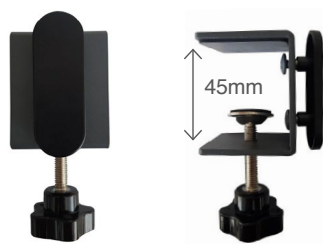

## Clamps

For desk screens only

DSCLAMP-W White  
DSCLAMP-B Black

- 2x with desk screen 1200mm & 1500mm
- 3x with desk screen 1800mm
- Removable from desk
- Sold as a pair

DSMCLAMP-W White  
DSMCLAMP-B Black

- Fixed to desk
- Sold as a pair

## Clamp U

For desk screen modesty panels and pods

DSCLAMPU-G Grey (45mm)  
DSCLAMPU-B Black (45mm)  
DSCLAMPU-B90 Black (90mm)  
DSCLAMPU-W90 White (90mm)

- 2x with modesty panel 1200mm & 1500mm
- 3x with modesty panel 1800mm
- 4x with desk pod in all lengths
- Use DSCLAMPU-45 for standard desk tops
- Use DSCLAMPU-90 for deeper desk tops
- Removable from desk
- Sold as a pair