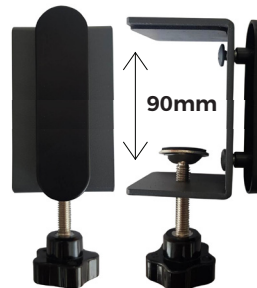

HANGERS

For desk screen modesty panels and pods

DSHANG-C Chrome
DSHANG-B Black

DSHANG-W White
DSHANG-G Grey

- 2x with modesty panel 1200mm & 1500mm
- 3x with modesty panel 1800mm
- 4x with desk pod in all lengths
- Fixed to desk
- Sold Individually

CLAMP U

For desk screen modesty panels and pods

DSCLAMPU-G Grey
DSCLAMPU-B Black
(45mm)

DSCLAMPU-B90 Black
DSCLAMPU-W90 White
(90mm)

- 2x with modesty panel 1200mm & 1500mm
- 3x with modesty panel 1800mm
- 4x with desk pod in all lengths
- Use DSCLAMPU for 45mm desk depth
- Use DSCLAMPU-90 for 90mm desk depth
- Removable from desk
- Sold as a pair

CLAMPS

For desk screens only

DSCLAMP-W White

DSCLAMP-B Black

- 2x with desk screen 1200mm & 1500mm
- 3x with desk screen 1800mm
- Removable from desk
- Sold as a pair

DSMCLAMP-B Black

DSMCLAMP-W White

- Fixed to desk
- Sold as a pair