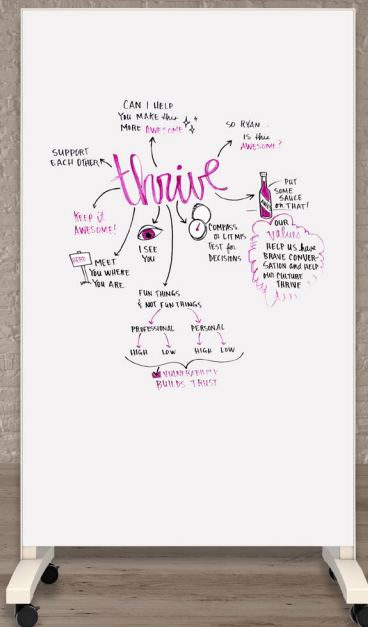

Round Glassboards

- **Forever Surface Guarantee**
(subject to being used for its designed purpose)
- Available in Black or White
- Stand-off concealed wall fixings
- Acrylic stick on penshelf included
- 4 super strong magnets included

VANTAGE Mobile Glassboard

- **Forever Surface Guarantee**
(subject to being used for its designed purpose)
- Slimline Steel Frame
- Stackable
- Strong lockable castors
- Penshelf available

Rectangle Glassboard

Staff Indicator Board

Round Glassboard

Vantage Mobile

Standard Sizes / Colours

Available for immediate dispatch
 All standard boards include wall fixings,
 pen shelf and 4 super strong magnets

White GlassBoards